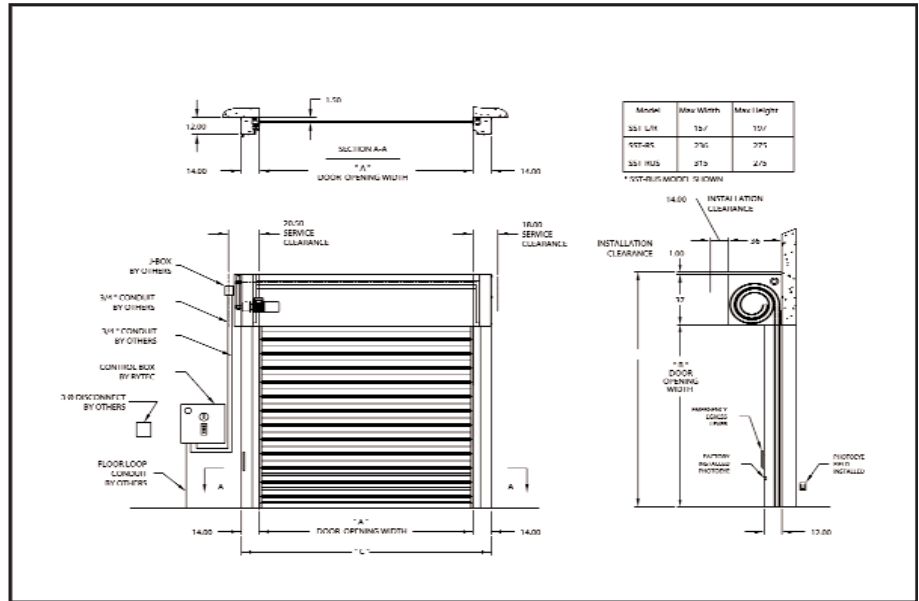

Side Frames: Galvanized steel side frames with full-height weatherseal on both sides to seal against door panel. Dual electric photo eyes are standard. Optional stainless steel package available.

Counterbalance: Up to six extension springs in each side column, depending on the size of the door. The springs assist the motor in opening the door. Mechanical egress lever on the side column allows door to be opened in the event of a power failure.

Bottom Bar: Extruded aluminum bottom bar with reliable, electric reversing edge.

Drive System: Three-phase, variable speed AC Drive provides soft acceleration and deceleration. Independent opening and closing speeds provide flexibility to accommodate any application.

Travel Speed: Opens at up to 60 inches per second.

Electrical Controls: System 3® controller is housed in a NEMA 4 rated enclosure with factory set parameters. Self-diagnostic features and a two-line, 32-character LCD display in English, Spanish or French provide quick and straightforward installation and control adjustments. Programmable inputs and outputs accommodate special control requirements without the need for additional electrical components.

Warranty: One-year limited warranty on materials and workmanship.

Rubber Weatherseal
Integral rubber weatherseal between anodized aluminum slats is replaceable for easy maintenance.